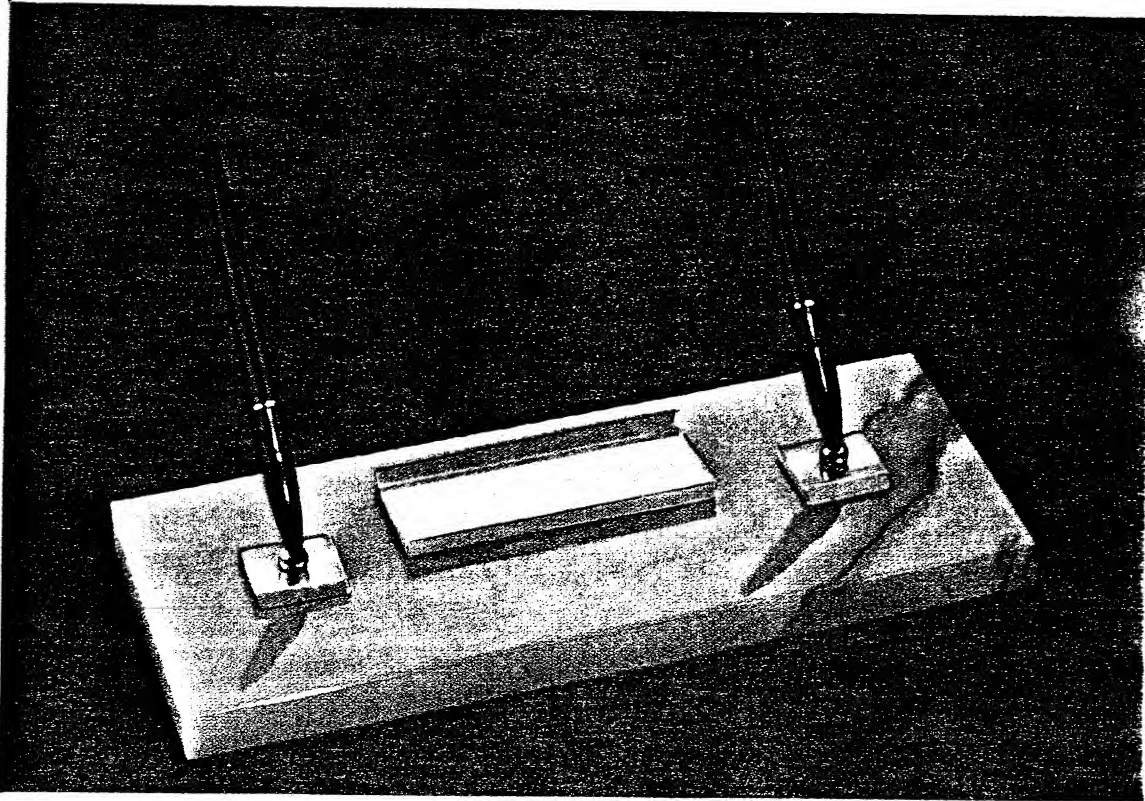

Parker "51" MAGNETIX Desk Sets

MODEL NO. 90-228

Pedrara Onyx base with gold colored escutcheons, wedge shaped pencil grooves, two maroon pens and holders, 5 $\frac{3}{4}$ x 14" . . . . . $65.00.